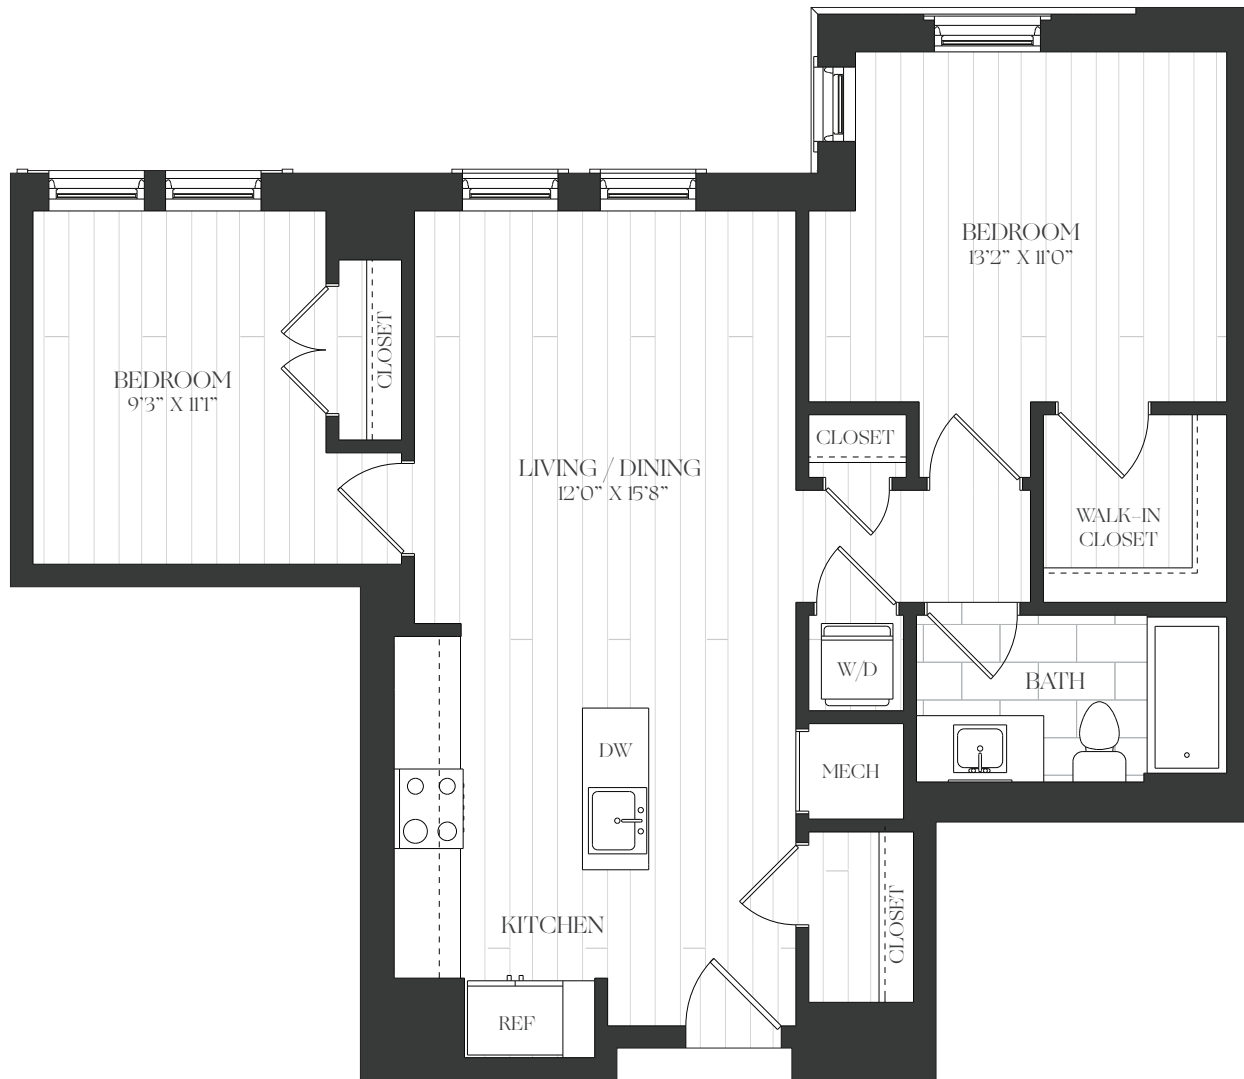

THE CLAUDE

240.301.1547

8525 CHEVY CHASE LAKE TERRACE
CHEVY CHASE, MD 20815

CLAUDECHEVYCHASE.COM

2JR-4

2 BED | 1 BATH | 888 SQ. FT.

Unit no. _____

Available _____

Rent _____

Elevations and floor plans are artist's renderings and are shown for illustration purposes only. All square feet are approximate only.

CHEVY CHASE
LAKE