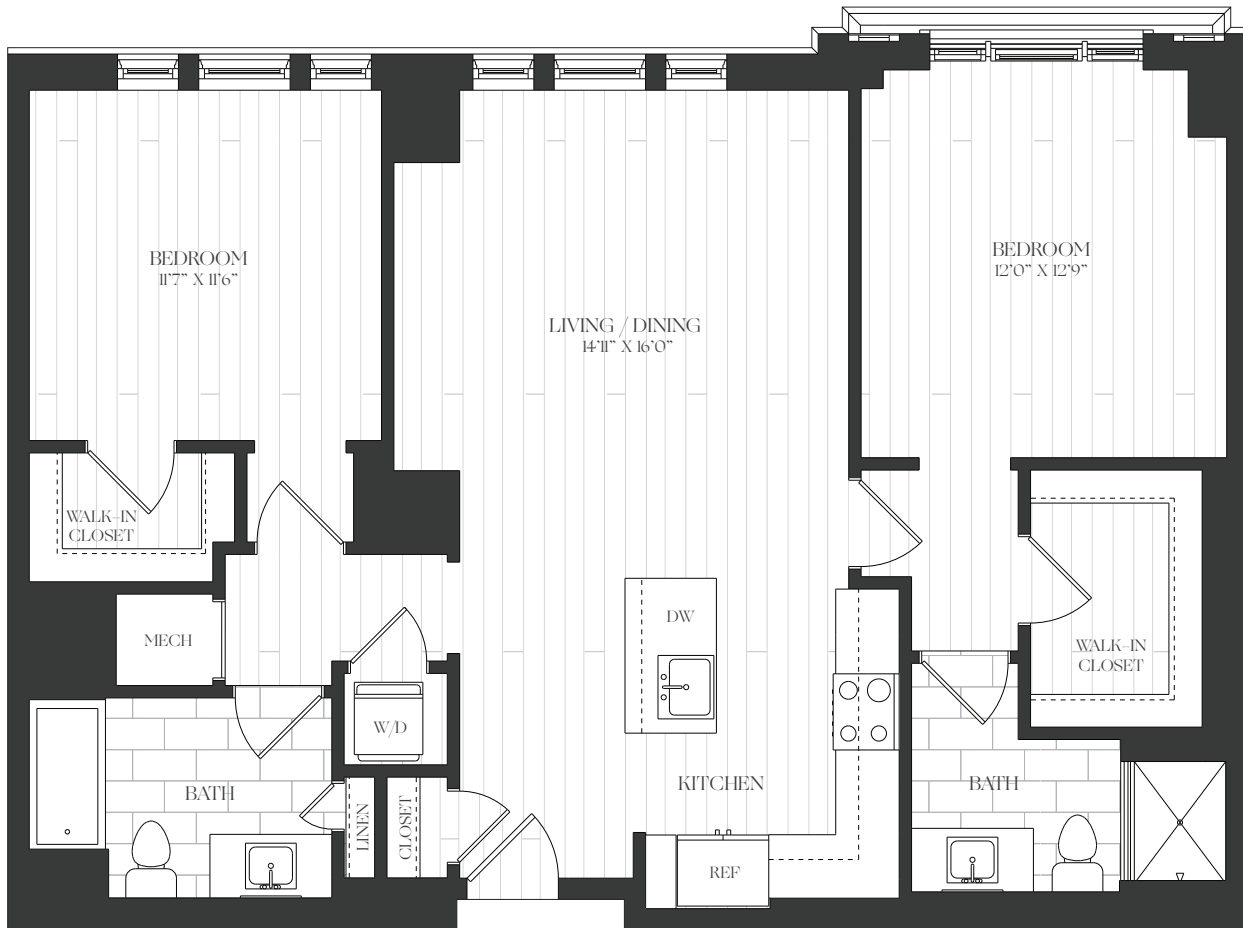

THE CLAUDE

240.301.1547

8525 CHEVY CHASE LAKE TERRACE
CHEVY CHASE, MD 20815

CLAUDECHEVYCHASE.COM

2B-3

2 BED | 2 BATH | 1,158 SQ. FT.

Unit no. _____

Available _____

Rent _____

Elevations and floor plans are artist's renderings and are shown for illustration purposes only. All square feet are approximate only.

CHEVY CHASE
LAKE