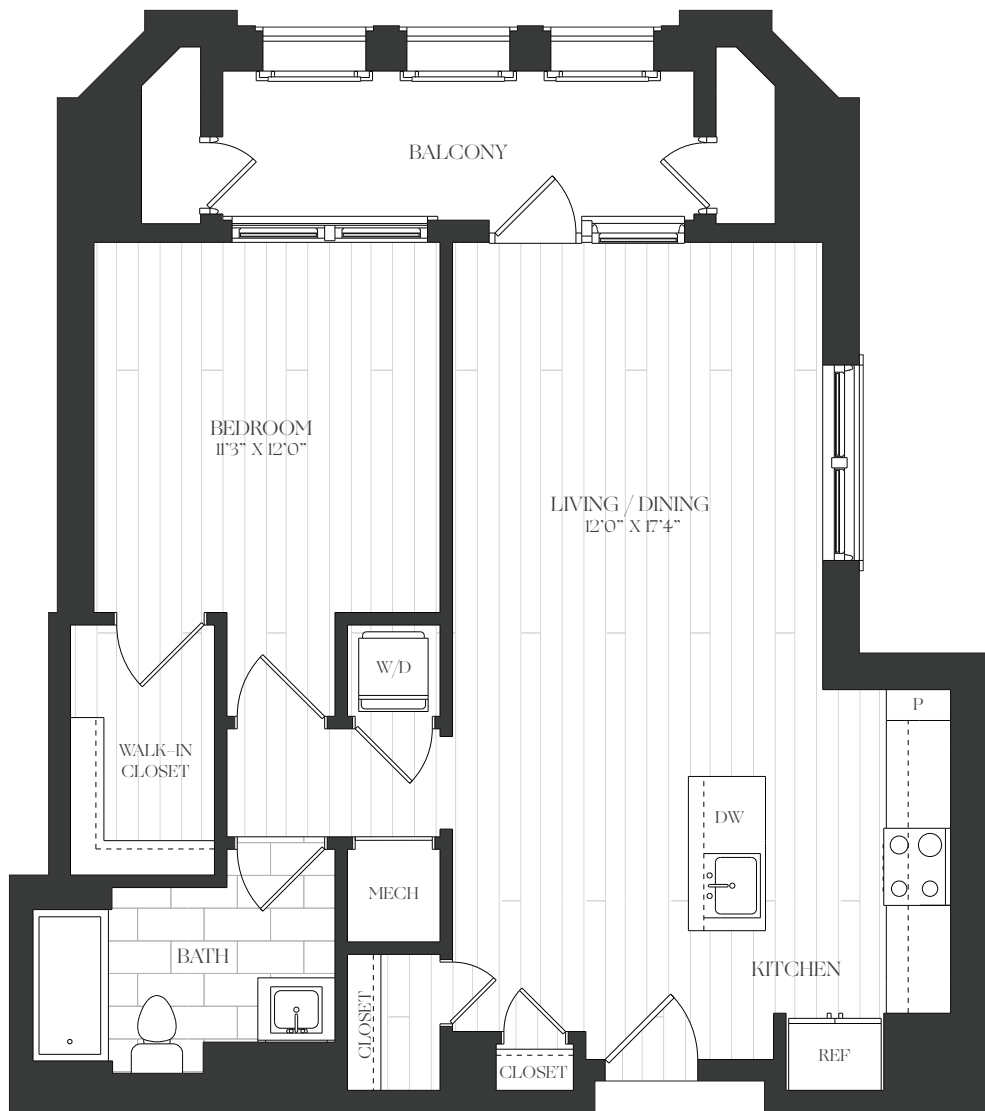

THE CLAUDE

240.301.1547

8525 CHEVY CHASE LAKE TERRACE
CHEVY CHASE, MD 20815

CLAUDECHEVYCHASE.COM

1B-7

1 BED | 1 BATH | 806 SQ. FT.

Unit no. _____

Available _____

Rent _____

Elevations and floor plans are artist's renderings and are shown for illustration purposes only. All square feet are approximate only.

CHEVY CHASE
LAKE