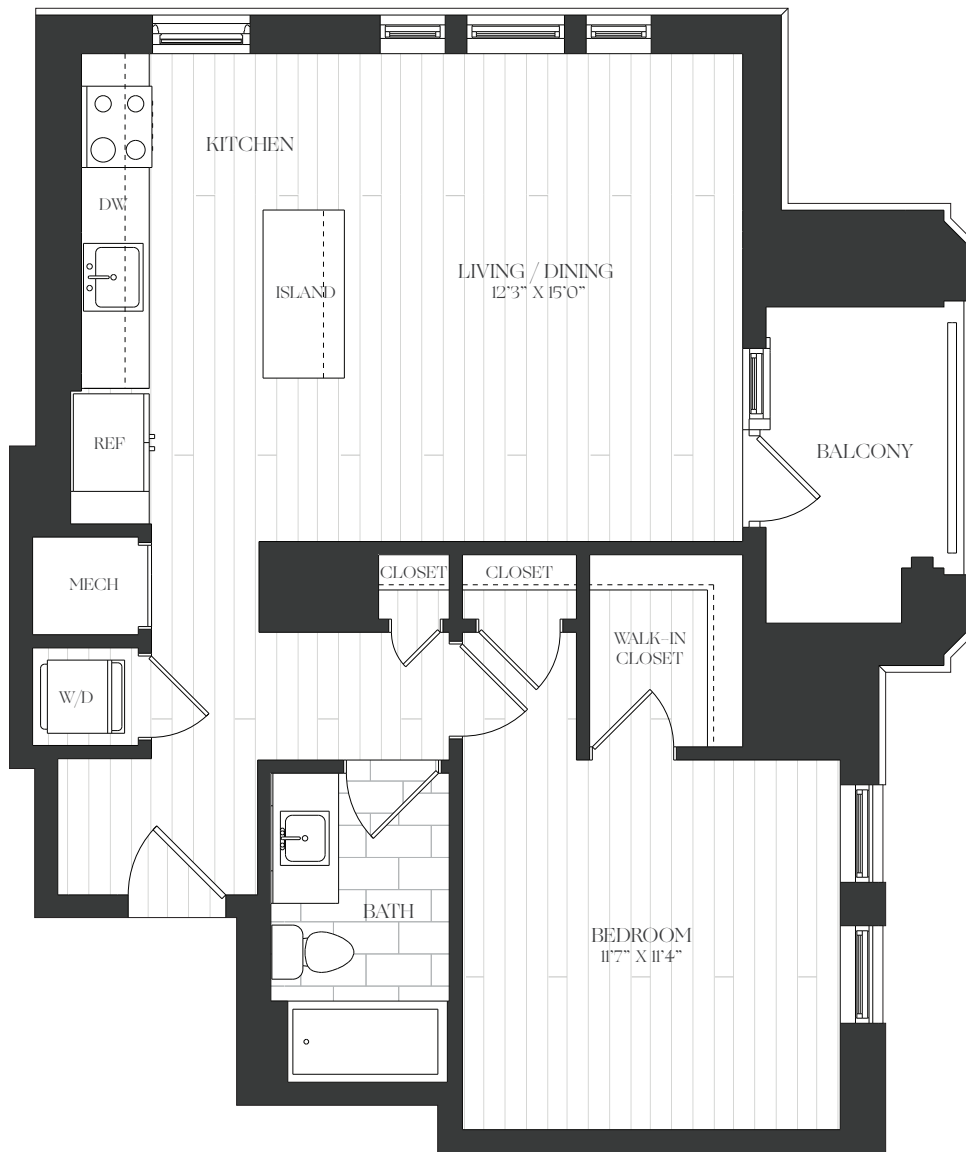

THE CLAUDE

240.301.1547

8525 CHEVY CHASE LAKE TERRACE
CHEVY CHASE, MD 20815

CLAUDECHEVYCHASE.COM

1B-3A

1 BED | 1 BATH | 784 SQ. FT.

Unit no. _____

Available _____

Rent _____

Elevations and floor plans are artist's renderings and are shown for illustration purposes only. All square feet are approximate only.

CHEVY CHASE
LAKE