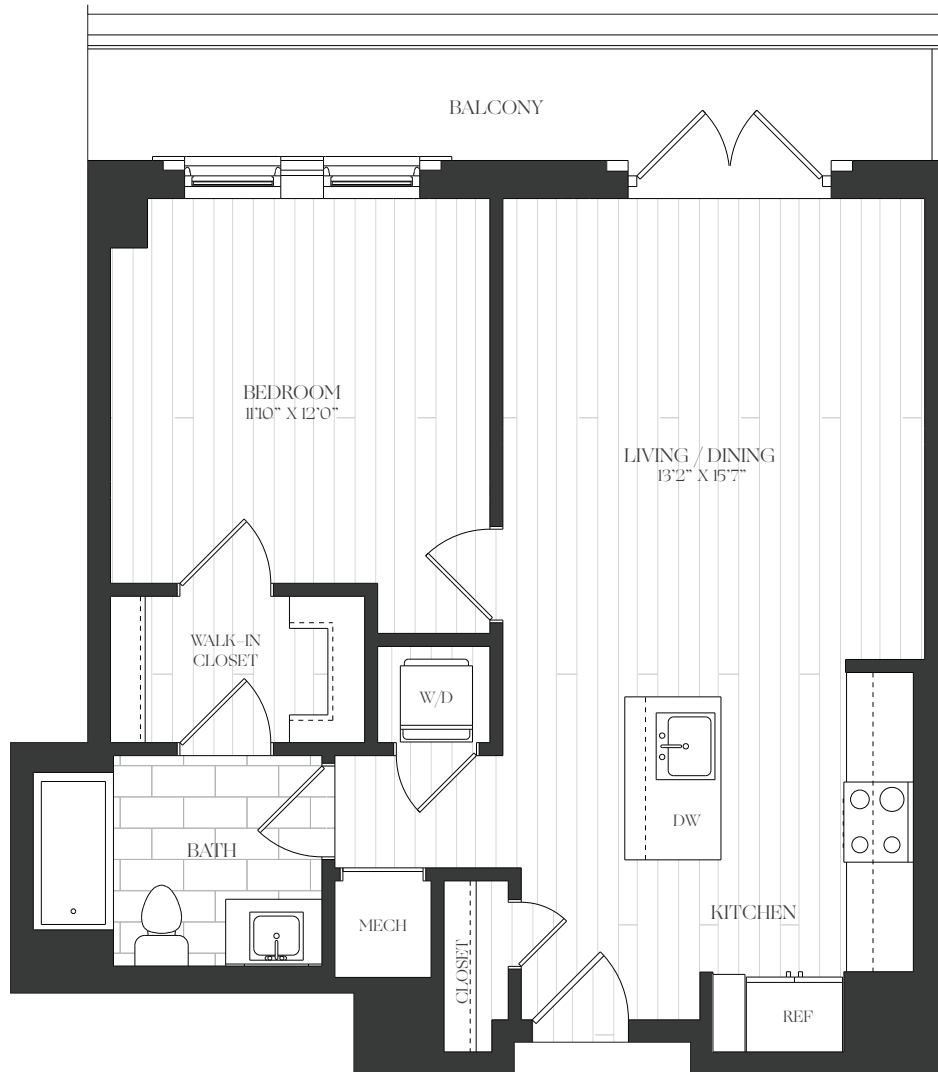

THE CLAUDE

240.301.1547

8525 CHEVY CHASE LAKE TERRACE
CHEVY CHASE, MD 20815

CLAUDECHEVYCHASE.COM

IB-1A

1 BED | 1 BATH | 737 SQ. FT.

Unit no. _____

Available _____

Rent _____

Elevations and floor plans are artist's renderings and are shown for illustration purposes only. All square feet are approximate only.

CHEVY CHASE
LAKE