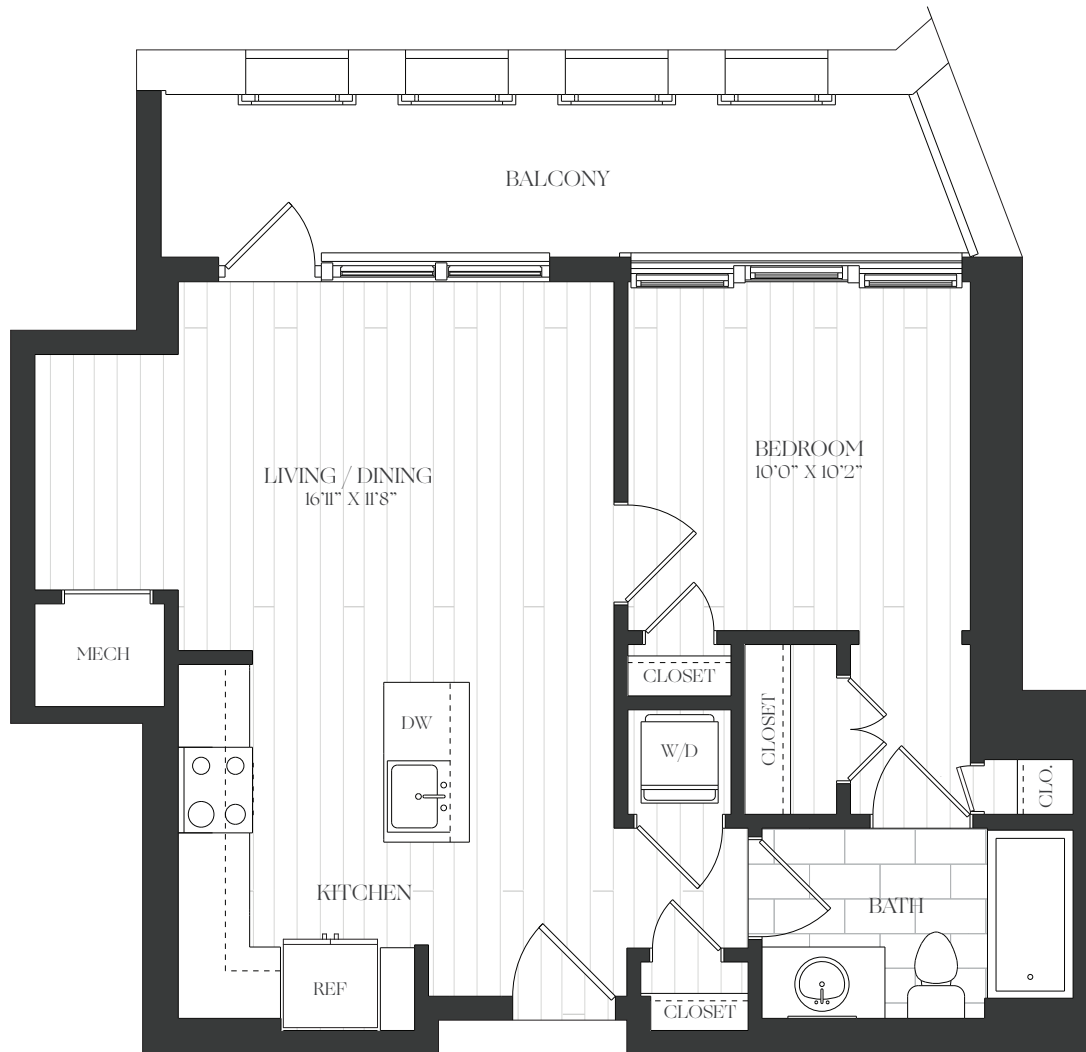

# THE CLAUDE

240.301.1547

8525 CHEVY CHASE LAKE TERRACE  
CHEVY CHASE, MD 20815

CLAUDECHEVYCHASE.COM

## IB-10

1 BED | 1 BATH | 623 SQ. FT.

Unit no. \_\_\_\_\_

Available \_\_\_\_\_

Rent \_\_\_\_\_

BOZZUTO

Elevations and floor plans are artist's renderings and are shown for illustration purposes only. All square feet are approximate only.