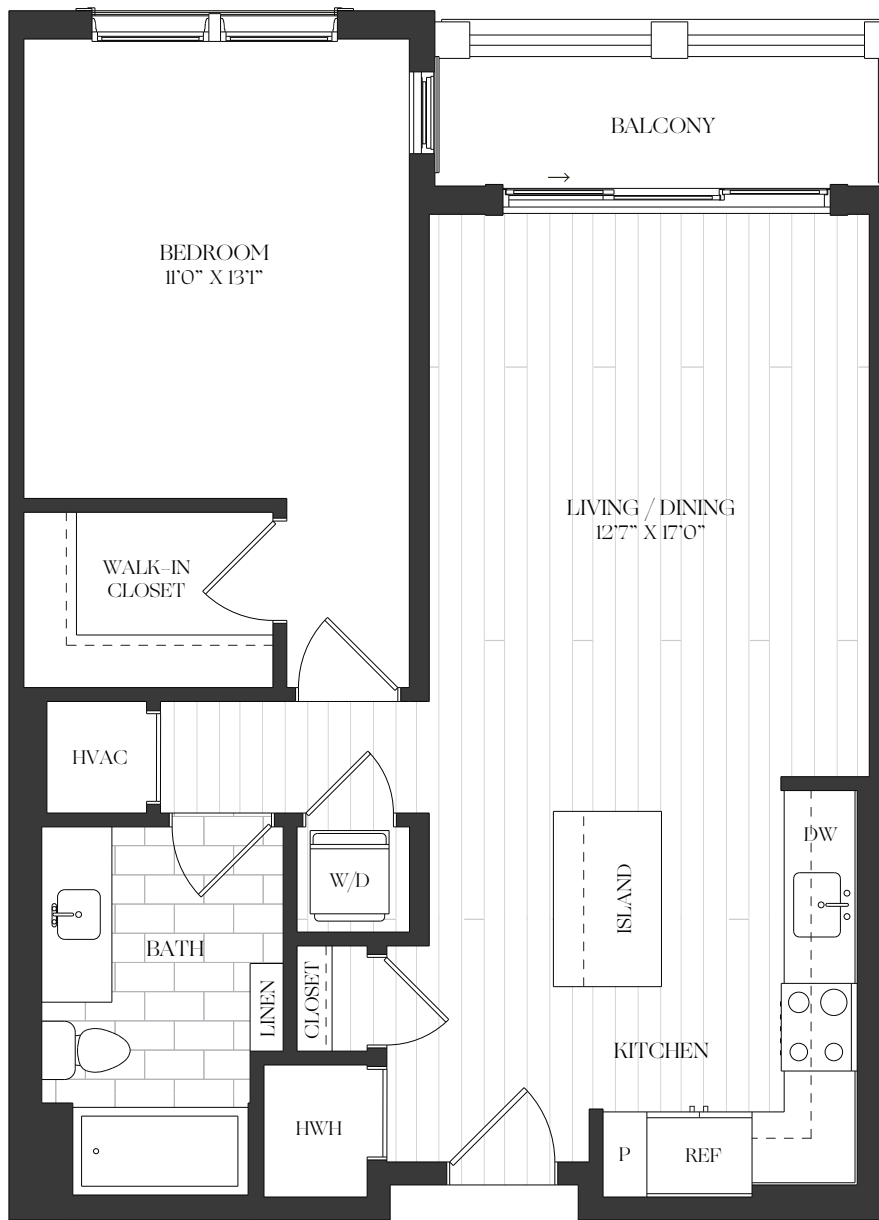

the barrett

301.760.3346

8525 Chevy Chase Lake Terrace
Chevy Chase, MD 20815

BarrettChevyChase.com

1B-3C

1 bed | 1 bath | 723 sq. ft.

Unit no. _____

Available _____

Rent _____

Elevations and floor plans are artist's renderings and are shown for illustration purposes only. All square feet are approximate only.

CHEVY CHASE
LAKE